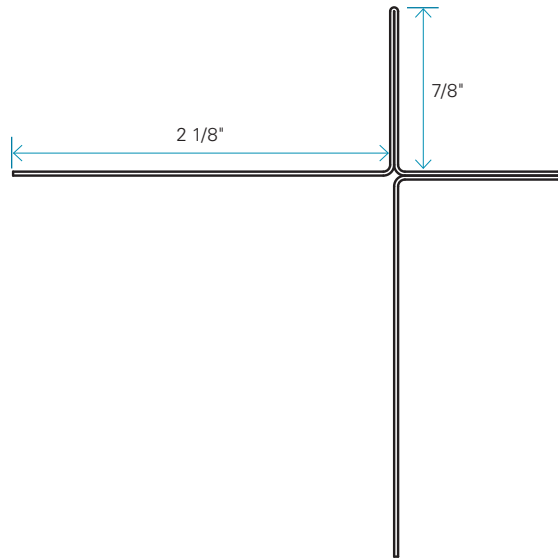

Metal Corners

OUTSIDE CORNER

INSIDE CORNER

CORNER	ACTUAL DIMENSIONS	LENGTH	INSTALLATION
Outside	13/16" x 2 3/8"	10'	Vertically
Inside	1 3/16" x 1 13/16"	10'	Vertically

General Specifications

Metallic trim for a contemporary look that can be used with most of Maibec siding profiles except Rabbeted Bevel.

PACKAGING

- Piece of 10 ft.

AVAILABLE IN 3 COLORS

- Black
- Nutmeg
- Alu Copper

For exterior use only.