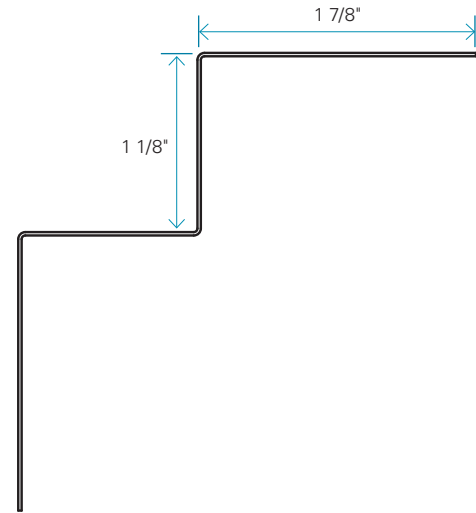

Metal Corners

OUTSIDE CORNER

INSIDE CORNER

CORNER	ACTUAL DIMENSIONS	LENGTH	INSTALLATION
Outside	13/16" x 2 3/8"	10'	Vertically
Inside	1 3/16" x 1 13/16"	10'	Vertically

General Specifications

Metallic trim for a contemporary look that can be used with most of Maibec siding profiles except Rabbeted Bevel.

PACKAGING

- Piece of 10 ft.

AVAILABLE IN 3 COLORS

- Black
- Nutmeg
- Alu Copper

For exterior use only.