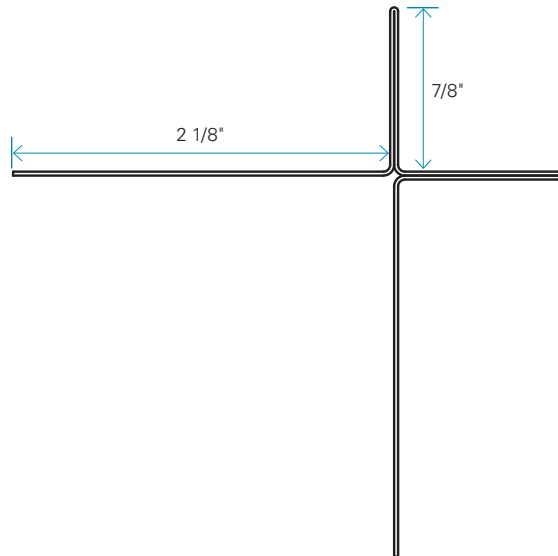

Metal Corners

OUTSIDE CORNER

INSIDE CORNER

CORNER	ACTUAL DIMENSIONS	LENGTH	INSTALLATION
Outside	13/16" x 2 3/8"	10'	Vertically
Inside	1 3/16" x 1 13/16"	10'	Vertically

General Specifications

Metallic trim for a contemporary look that can be used with most of Maibec siding profiles except Rabbeted Bevel.

PACKAGING

- Piece of 10 ft. (3,05 m).

AVAILABLE IN 3 COLOURS

- Black
- Nutmeg
- Alu Copper

For exterior use only.