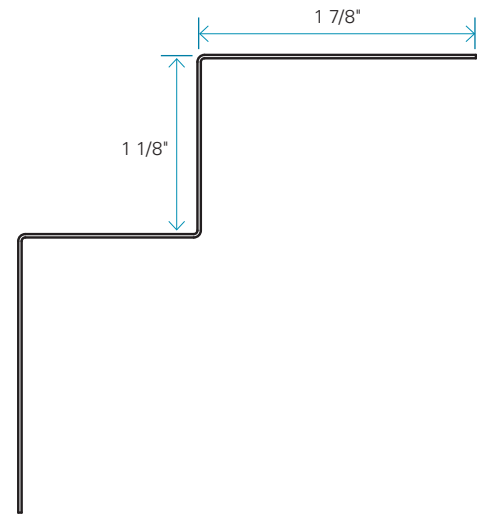

Metal Corners

OUTSIDE CORNER

INSIDE CORNER

CORNER	ACTUAL DIMENSIONS	LENGTH	INSTALLATION
Outside	13/16" x 2 3/8"	10'	Vertically
Inside	1 3/16" x 1 13/16"	10'	Vertically

General Specifications

Metallic trim for a contemporary look that can be used with most of Maibec siding profiles except Rabbeted Bevel.

PACKAGING

- Piece of 10 ft. (3,05 m).

AVAILABLE IN 3 COLOURS

- Black
- Nutmeg
- Alu Copper

For exterior use only.