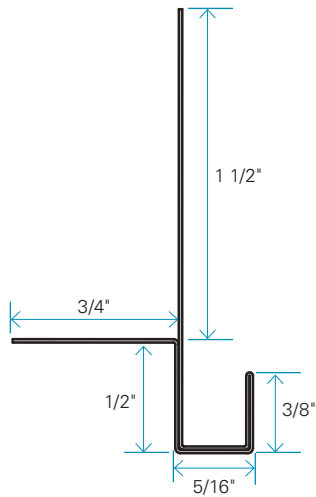

Ventilated Starter Strip

FINISH	ACTUAL DIMENSIONS	LENGTH	INSTALLATION
Galvanized steel	3/4" x 2"	10'	Siding installed horizontally

General Specifications

Galvanized steel ventilated strip for horizontal siding. Open at 50%, the perforated pattern ensures proper ventilation and drainage of the wall while preventing rodents and certain insects from getting in behind the siding.

Regular Siding

Use it with regular siding to easily level the starter course.

PACKAGING

- Piece of 10 ft

For exterior use only.