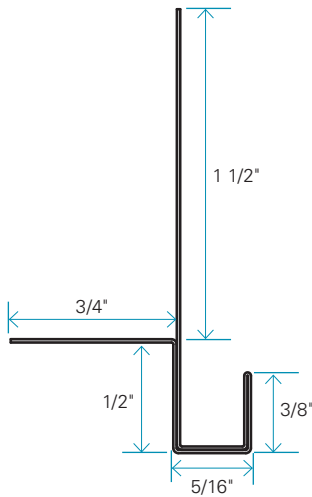

Ventilated Starter Strip

FINISH	ACTUAL DIMENSIONS	LENGTH	INSTALLATION
Galvanized steel	$3/4" \times 2"$	10'	Siding installed horizontally

General Specifications

Galvanized steel ventilated strip for horizontal siding. Open at 50%, the perforated pattern ensures proper ventilation and drainage of the wall while preventing rodents and certain insects from getting in behind the siding.

Maibec em+® Siding

Eliminates the need for face nails while providing easy leveling of starter course.

Regular Siding

Use it with regular siding to easily level the starter course.

PACKAGING

- Piece of 10 ft