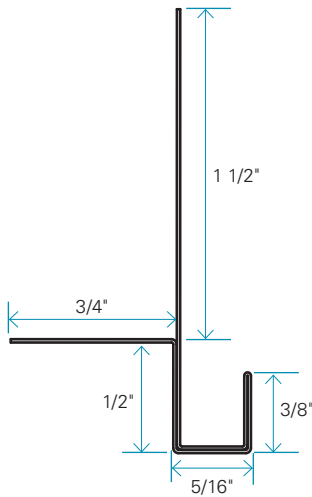

Ventilated Starter Strip

FINISH	ACTUAL DIMENSIONS	LENGTH
Galvanized steel	3/4" x 2"	10'

General Specifications

Galvanized steel ventilated strip. Open at 50%, the perforated pattern ensures proper ventilation and drainage of the wall while preventing rodents and certain insects from getting in behind the siding.

Use it to easily level the starter course and give the right starting angle to the Maibec Resistech™ engineered siding.

PACKAGING

- Piece of 10 ft

For exterior use only.