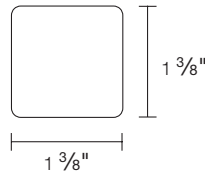

Genuine Wood

Exterior Mouldings

Inside Corner

Nominal dimensions	Actual dimensions
2" x 2"	1 3/8" x 1 3/8"