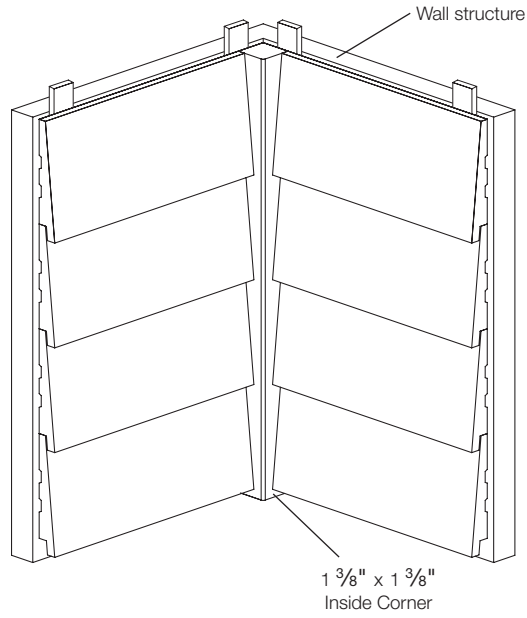

Genuine Wood

Exterior Mouldings

Inside Corner

Nominal dimensions	Actual dimensions
2" x 2"	1 3/8" x 1 3/8"