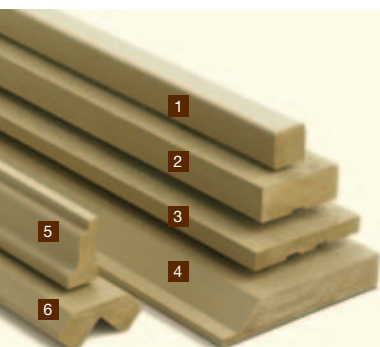

Your Style

RABBETED BEVEL

DIMENSIONS

1"x4" 1"x6" 1"x8"

COVE

DIMENSIONS

1"x6" 1"x8"

V-JOINT*

DIMENSIONS

1"x4" 1"x6" 1"x8"

CHANNEL

DIMENSIONS

1"x6" 1"x8"

BOARD AND BATTEN

DIMENSIONS-BOARD

1"x10"

DIMENSIONS-BATTEN

1"x2"

MOULDINGS

- 1 Inside Corner
- 2 2" Inside or Outside Corner
- 3 1" Fascia
- 4 Skirt Board
- 5 Victorian Moulding
- 6 Universal Corner

*The V-joint profile can be used for soffits.

All your true colours.