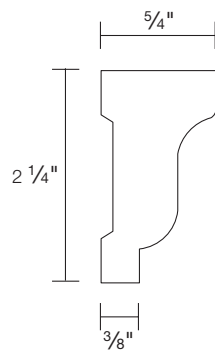

Genuine Wood

Exterior Mouldings

Victorian Moulding

Nominal dimensions	Actual dimensions
2" x 3"	5/4" x 2 1/4"