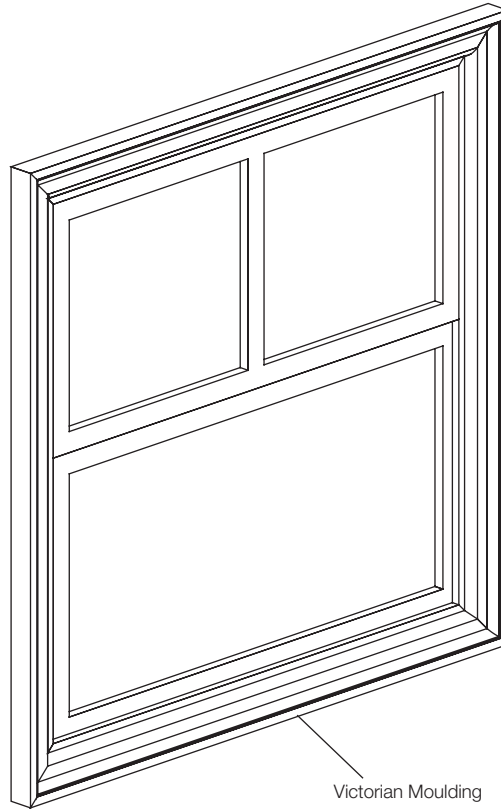

Genuine Wood

Exterior Mouldings

Victorian Moulding

Nominal dimensions	Actual dimensions
2" x 3"	5/4" x 2 1/4"