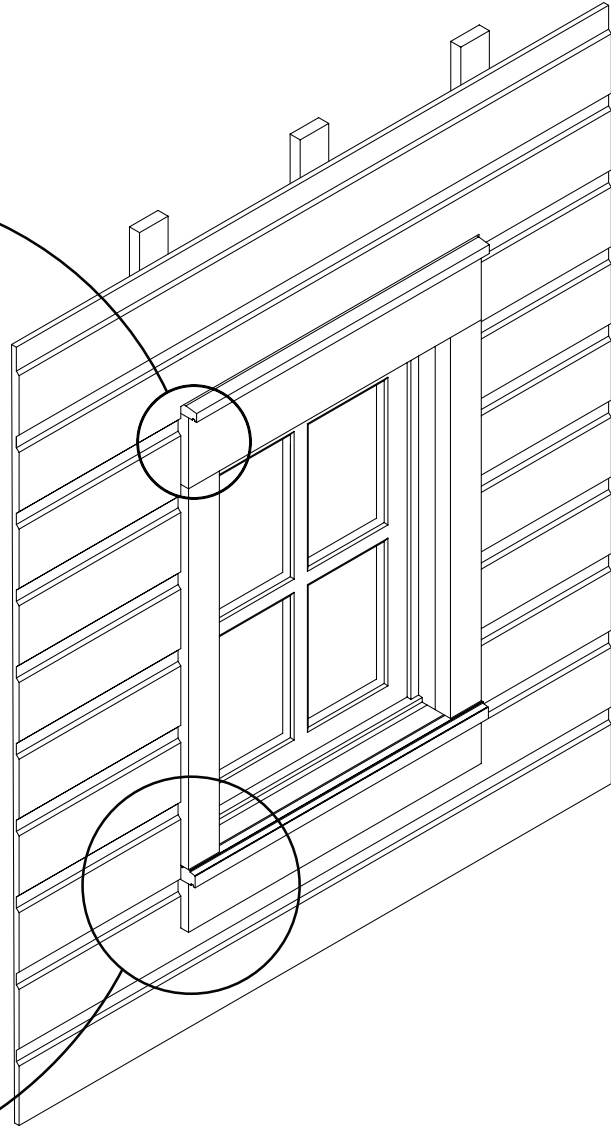

Exterior Mouldings

Window Drip Mould

Nominal dimensions	Actual dimensions
2" x 3"	2 3/8" x 1 3/8"

Window Sill

Nominal dimensions	Actual dimensions
2" x 3"	5/4" x 2 1/8"