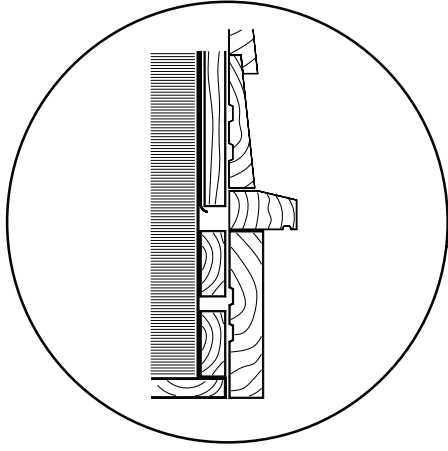

Exterior Mouldings

Window Drip Mould

Nominal dimensions	Actual dimensions
2" x 3"	2 3/8" x 1 3/8"

Window Sill

Nominal dimensions	Actual dimensions
2" x 3"	5/4" x 2 1/8"