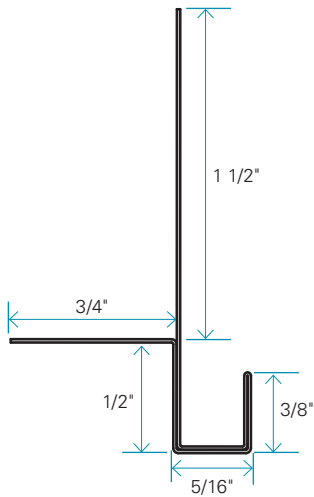

Ventilated Starter Strip

FINISH	ACTUAL DIMENSIONS	LENGTH	INSTALLATION
Galvanized steel	3/4" x 2"	10'	Siding installed horizontally

General Specifications

Galvanized steel ventilated strip for horizontal siding. Open at 50%, the perforated pattern ensures proper ventilation and drainage of the wall while preventing rodents and certain insects from getting in behind the siding.

Regular Siding

Use it with regular siding to easily level the starter course.

PACKAGING

- Piece of 10 ft

For exterior use only.