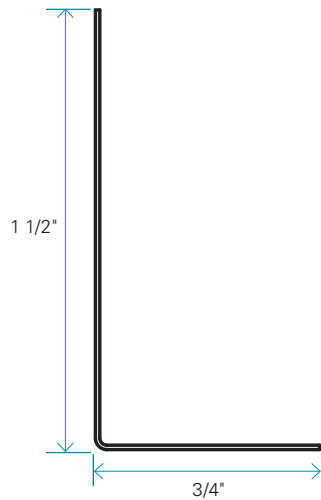

Ventilated Universal "L" Strip

FINISH	ACTUAL DIMENSIONS	LENGTH	INSTALLATION
Galvanized Steel	3/4" x 1 1/2"	10'	Siding installed horizontally or vertically

General Specifications

Galvanized steel ventilated strip adapting to any type of installation. Open at 50%, the perforated pattern ensures proper ventilation and drainage of the wall while preventing rodents and certain insects from getting in behind the siding. Suitable for both horizontal and vertical siding. For use at the tops and bottoms of walls and dormer windows and between siding transitions.

PACKAGING

- Piece of 10 ft

For exterior use only.