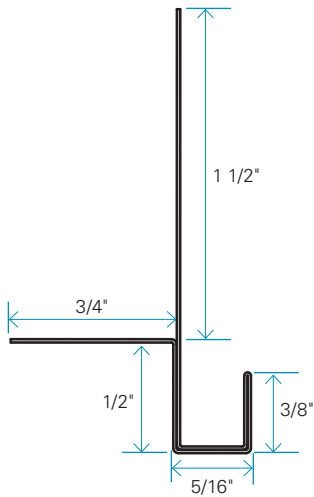

# Ventilated Starter Strip

FINISH	ACTUAL DIMENSIONS	LENGTH
Galvanized steel	3/4" x 2"	10'

## General Specifications

Galvanized steel ventilated strip. Open at 50%, the perforated pattern ensures proper ventilation and drainage of the wall while preventing rodents and certain insects from getting in behind the siding.

### PACKAGING

- Piece of 10 ft

For exterior use only.