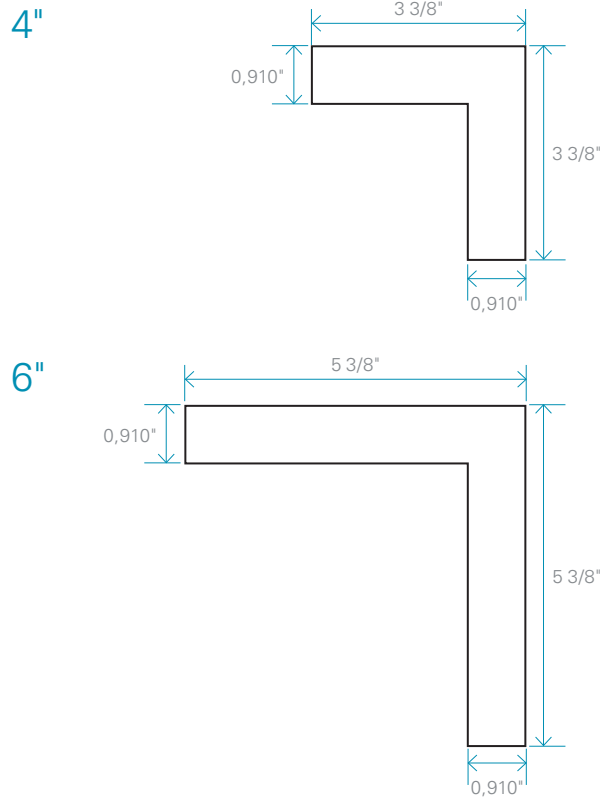

# Maibec® 1 Piece Corner

NOMINAL DIMENSION	FINISH	ACTUAL DIMENSIONS	LENGTH	INSTALLATION
4"	Textured	3 3/8" x 3 3/8"	10'	Vertically
6"	Textured	5 3/8" x 5 3/8"	10'	Vertically