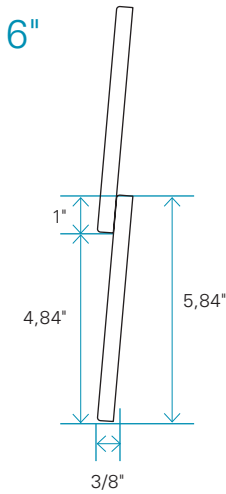

Lap siding

TEXTURED FINISH

SMOOTH FINISH

NOMINAL DIMENSION	SUBSTRATE	FINISH	ACTUAL DIMENSIONS	NOMINAL THICKNESS*	CONVERSION FACTOR FT² TO PIECES**	INSTALLATION
6"	Strand	Textured Smooth	5,84" (14,8 cm)	3/8"	6,45	Horizontally
8"	Strand	Textured Smooth	7,84" (19,9 cm)	3/8"	9,12	Horizontally

* Substrate thickness may vary +/- 1/16".
** Based on a 1" overlap

General Specifications

SUBSTRATE

- LP SmartSide®

MANUFACTURING

- Treated engineered lap siding strand substrate;
- Available in a textured and smooth finishes.

PACKAGING

- 16' lengths in bundles.

AVAILABLE COLORS

- Maibec solid stain color chart (textured and smooth)
- Maibec Resistech™ Natural tones (textured)
- Elite Extra solid paint. Unlimited choice of solid colors, with our TrueMatch® system (textured and smooth)

FACTORY-STAINING

- Lap siding is factory-coated in a controlled environment for maximum paint absorption and retention. This also provides increased protection from the damaging effects of the sun and the elements.

INSTALLATION

For installation requirements, see installation guide at maibec.com.

WARRANTY*
MAIBEC RESISTECH™

30 YEARS ON PAINT
20 YEARS ON LABOR

TRANSFERABLE WARRANTIES
ELITE EXTRA SOLID & NATURAL TONES PAINTS

WARRANTY* -
SUBSTRATE

LP® SmartSide®

5/50
YEAR
LIMITED
WARRANTY