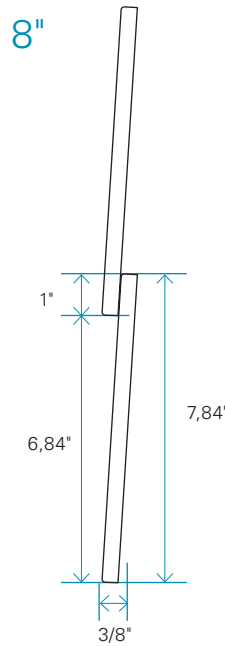

Lap siding

TEXTURED FINISH

SMOOTH FINISH

NOMINAL DIMENSION	SUBSTRATE	FINISH	ACTUAL DIMENSIONS	NOMINAL THICKNESS*	CONVERSION FACTOR FT² TO PIECES**	INSTALLATION
6"	Strand	Textured Smooth	5,84" (14,8 cm)	3/8"	6,45	Horizontally
8"	Strand	Textured Smooth	7,84" (19,9 cm)	3/8"	9,12	Horizontally

* Substrate thickness may vary +/- 1/16".
** Based on a 1" overlap

General Specifications

SUBSTRATE

- LP SmartSide®

MANUFACTURING

- Treated engineered lap siding strand substrate;
- Available in a textured and smooth finishes.

PACKAGING

- 16' lengths in bundles.

AVAILABLE COLORS

- Maibec solid stain color chart (textured and smooth)
- Maibec Resistech™ Natural tones (textured)
- Elite Extra solid paint. Unlimited choice of solid colors, with our TrueMatch® system (textured and smooth)

FACTORY-STAINING

- Lap siding is factory-coated in a controlled environment for maximum paint absorption and retention. This also provides increased protection from the damaging effects of the sun and the elements.

INSTALLATION

For installation requirements, see installation guide at maibec.com.

WARRANTY*
MAIBEC RESISTECH™

30 YEARS ON PAINT
20 YEARS ON LABOR

TRANSFERABLE WARRANTIES
ELITE EXTRA SOLID & NATURAL TONES PAINTS

WARRANTY* -
SUBSTRATE

LP® SmartSide®

5/50
YEAR
LIMITED
WARRANTY