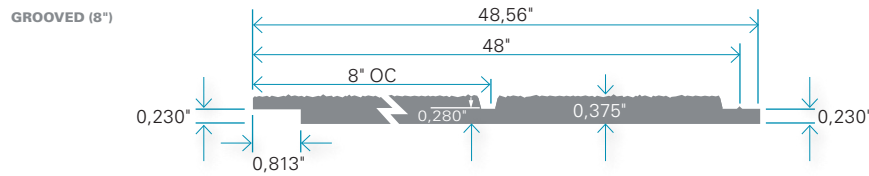

Panels

TEXTURED FINISH

NOMINAL HEIGHT	GROOVES	SUBSTRATE	FINISH	ACTUAL DIMENSIONS	ACTUAL THICKNESS*	CONVERSION FACTOR FT² TO PIECES	INSTALLATION
8'	8" OC grooved	Strand	Textured	48,56" (123,4 cm)	7/16"	32	Vertically
8'	Not grooved	Strand	Textured	48,56" (123,4 cm)	7/16"	32	Vertically
10'	8" OC grooved	Strand	Textured	48,56" (123,4 cm)	7/16"	40	Vertically
10'	Not grooved	Strand	Textured	48,56" (123,4 cm)	7/16"	40	Vertically

* Substrate thickness may vary +/- 1/16".

General Specifications

SUBSTRATE

- LP SmartSide®

MANUFACTURING

- Treated engineered lap siding strand substrate;
- Available in a textured finish.

PACKAGING

- 8' or 10' lengths.

AVAILABLE COLORS

- Maibec solid stain color chart
- Maibec Resistech™ Natural tones
- Elite Extra solid paint. Unlimited choice of solid colors, with our TrueMatch® system

FACTORY-STAINING

- Lap siding is factory-coated in a controlled environment for maximum paint absorption and retention. This also provides increased protection from the damaging effects of the sun and the elements.

INSTALLATION

- Battens can be installed over the not-grooved panels. See the 1" trim technical sheet for product specifications.

For installation requirements, see installation guide at maibec.com.

WARRANTY*
MAIBEC RESISTECH™

30 YEARS ON PAINT

20 YEARS ON LABOR

TRANSFERABLE WARRANTIES
ELITE EXTRA SOLID & NATURAL TONES PAINTS

WARRANTY* -
SUBSTRATE

LP® SmartSide®

5/50
YEAR
LIMITED
WARRANTY

† SEE THE CALCULATION METHOD UNDER THE SUPPORT TAB MAIBEC.COM

* SOME RESTRICTIONS APPLY. SEE DETAILED WARRANTIES.