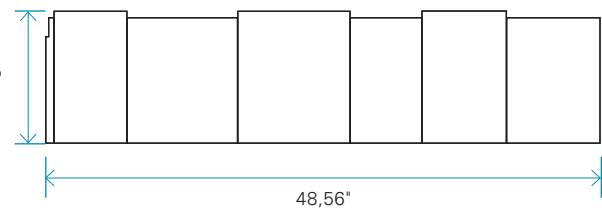

STRAIGHT INSTALLATION

NOMINAL DIMENSION	SUBSTRATE	FINISH	ACTUAL DIMENSIONS	ACTUAL WIDTH	ACTUAL THICKNESS*	CONVERSION FACTOR FT² TO PIECES**	INSTALLATION
12"	Fiber	Textured	48,56" (1,2 m)	11,69" (29,7 cm)	7/16"	3,33	Straight or Staggered

* Substrate thickness may vary +/- 1/16".
** With a 10° exposure.

General Specifications

SUBSTRATE

- LP SmartSide®

MANUFACTURING

- Treated engineered fiber substrate;
- Available in a textured finish.

PACKAGING

- 4' lengths.

AVAILABLE COLORS

- Maibec solid stain color chart
- Maibec Resistech™ Natural tones
- Elite Extra solid paint. Unlimited choice of solid colors, with our TrueMatch® system

FACTORY-STAINING

- Factory-coated in a controlled environment for maximum paint absorption and retention. This also provides increased protection from the damaging effects of the sun and the elements.

INSTALLATION

- The strip may be installed straight or staggered.

For installation requirements, see installation guide at maibec.com.

WARRANTY*
MAIBEC RESISTECH™

30 YEARS ON PAINT

20 YEARS ON LABOR

TRANSFERABLE WARRANTIES
ELITE EXTRA SOLID & NATURAL TONES PAINTS

WARRANTY* -
SUBSTRATE

LP® SmartSide®

5/50 YEAR LIMITED WARRANTY

† SEE THE CALCULATION METHOD UNDER THE SUPPORT TAB MAIBEC.COM

* SOME RESTRICTIONS APPLY. SEE DETAILED WARRANTIES.