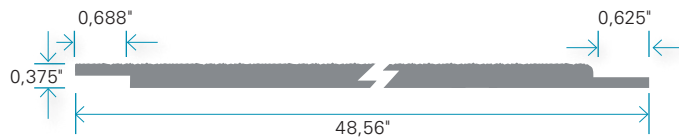

STRAIGHT INSTALLATION

NOMINAL DIMENSION	SUBSTRATE	FINISH	ACTUAL DIMENSIONS	ACTUAL WIDTH	ACTUAL THICKNESS*	CONVERSION FACTOR FT² TO PIECES**	INSTALLATION
12"	Fiber	Textured	48,56" (1,2 m)	11,69" (29,7 cm)	7/16"	3,33	Straight or Staggered

* Substrate thickness may vary +/- 1/16".
** With a 10° exposure.

General Specifications

SUBSTRATE

- LP SmartSide®

MANUFACTURING

- Treated engineered fiber substrate;
- Available in a textured finish.

PACKAGING

- 4' lengths.

AVAILABLE COLORS

- Maibec solid stain color chart
- Maibec Resistech™ Natural tones
- Elite Extra solid paint. Unlimited choice of solid colors, with our TrueMatch® system

FACTORY-STAINING

- Factory-coated in a controlled environment for maximum paint absorption and retention. This also provides increased protection from the damaging effects of the sun and the elements.

INSTALLATION

- The strip may be installed straight or staggered.

For installation requirements, see installation guide at maibec.com.

WARRANTY*
MAIBEC RESISTECH™

30 YEARS ON PAINT

20 YEARS ON LABOR

TRANSFERABLE WARRANTIES
ELITE EXTRA SOLID & NATURAL TONES PAINTS

WARRANTY* -
SUBSTRATE

LP® SmartSide®

5/50 YEAR LIMITED WARRANTY

† SEE THE CALCULATION METHOD UNDER THE SUPPORT TAB MAIBEC.COM

* SOME RESTRICTIONS APPLY. SEE DETAILED WARRANTIES.