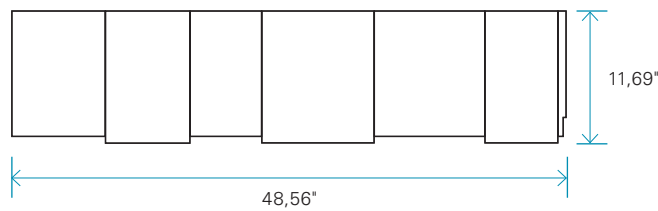

Shingle Strips

TEXTURED FINISH

STAGGERED INSTALLATION