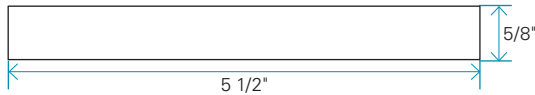

1" Trim

NOMINAL DIMENSION	SUBSTRATE	FINISH	ACTUAL DIMENSIONS	NOMINAL THICKNESS*	INSTALLATION
2"	Strand	Textured	1,5"	5/8"	Horizontally and vertically
3"	Strand	Textured	2,5"	5/8"	Horizontally and vertically
4"	Strand	Textured and smooth	3,5"	5/8"	Horizontally and vertically
6"	Strand	Textured and smooth	5,5"	5/8"	Horizontally and vertically
8"	Strand	Textured and smooth	7,21"	5/8"	Horizontally and vertically
10"	Strand	Textured	9,21"	5/8"	Horizontally and vertically
12"	Strand	Textured	11,21"	5/8"	Horizontally and vertically

* Substrate thickness may vary +/- 1/16".

General Specifications

SUBSTRATE

- LP SmartSide®

MANUFACTURING

- Treated engineered siding strand substrate;
- Available in a textured and smooth finishes (smooth finish only for 4", 6" and 8").

PACKAGING

- 16' lengths in bundles.

AVAILABLE COLORS

- Maibec solid stain color chart (textured and smooth)
- Maibec Resistech™ Natural tones (textured)
- Elite Extra solid paint. Unlimited choice of solid colors, with our TrueMatch® system (textured and smooth)

FACTORY-STAINING

- Trim is factory-coated in a controlled environment for maximum paint absorption and retention. This also provides increased protection from the damaging effects of the sun and the elements.

INSTALLATION

For installation requirements, see installation guide at maibec.com.

WARRANTY*
MAIBEC RESISTECH™

30 YEARS ON PAINT
20 YEARS ON LABOR

TRANSFERABLE WARRANTIES
ELITE EXTRA SOLID & NATURAL TONES PAINTS

WARRANTY* -
SUBSTRATE

LP® SmartSide®
5/50
YEAR
LIMITED
WARRANTY

† SEE THE CALCULATION METHOD UNDER THE SUPPORT TAB MAIBEC.COM