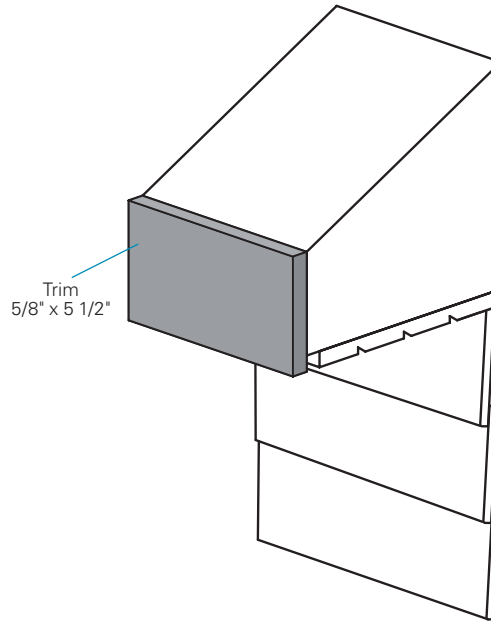

1" Trim

NOMINAL DIMENSION	SUBSTRATE	FINISH	ACTUAL DIMENSIONS	NOMINAL THICKNESS*	INSTALLATION
2"	Strand	Textured	1,5"	5/8"	Horizontally and vertically
3"	Strand	Textured	2,5"	5/8"	Horizontally and vertically
4"	Strand	Textured and smooth	3,5"	5/8"	Horizontally and vertically
6"	Strand	Textured and smooth	5,5"	5/8"	Horizontally and vertically
8"	Strand	Textured and smooth	7,21"	5/8"	Horizontally and vertically
10"	Strand	Textured	9,21"	5/8"	Horizontally and vertically
12"	Strand	Textured	11,21"	5/8"	Horizontally and vertically

* Substrate thickness may vary +/- 1/16".

General Specifications

SUBSTRATE

- LP SmartSide®

MANUFACTURING

- Treated engineered siding strand substrate;
- Available in a textured and smooth finishes (smooth finish only for 4", 6" and 8").

PACKAGING

- 16' lengths in bundles.

AVAILABLE COLORS

- Maibec solid stain color chart (textured and smooth)
- Maibec Resistech™ Natural tones (textured)
- Elite Extra solid paint. Unlimited choice of solid colors, with our TrueMatch® system (textured and smooth)

FACTORY-STAINING

- Trim is factory-coated in a controlled environment for maximum paint absorption and retention. This also provides increased protection from the damaging effects of the sun and the elements.

INSTALLATION

For installation requirements, see installation guide at maibec.com.

WARRANTY*
MAIBEC RESISTECH™

30 YEARS ON PAINT
20 YEARS ON LABOR

TRANSFERABLE WARRANTIES
ELITE EXTRA SOLID & NATURAL TONES PAINTS

WARRANTY* -
SUBSTRATE

LP® SmartSide®
5/50
YEAR
LIMITED
WARRANTY

† SEE THE CALCULATION METHOD UNDER THE SUPPORT TAB MAIBEC.COM