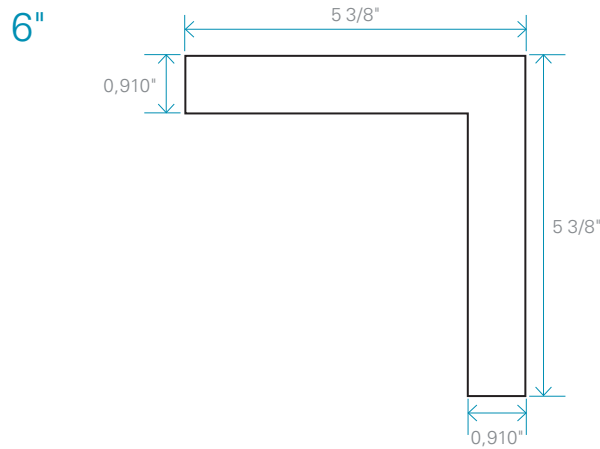

Maibec® 1 Piece Corner

NOMINAL DIMENSION	FINISH	ACTUAL DIMENSIONS	LENGTH	INSTALLATION
4"	Textured	3 3/8" x 3 3/8"	10'	Vertically
6"	Textured	5 3/8" x 5 3/8"	10'	Vertically

General Specifications

SUBSTRATE

- LP SmartSide®

MANUFACTURING

- Treated engineered siding strand substrate;
- Available in a textured finish.

PACKAGING

- Pieces of 10' finger-jointed.

AVAILABLE COLORS

- Maibec solid paint color chart
- Elite Extra solid paint. Unlimited choice of solid colors, with our TrueMatch® system