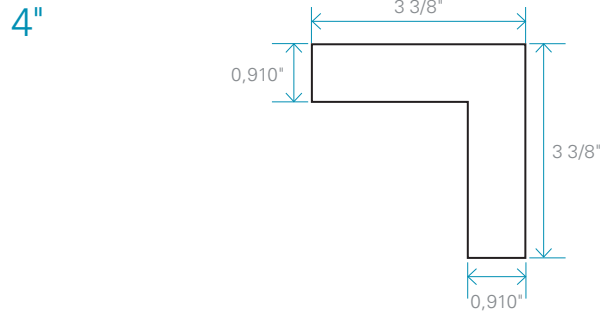

Maibec® 1 Piece Corner

NOMINAL DIMENSION	FINISH	ACTUAL DIMENSIONS	LENGTH	INSTALLATION
4"	Textured	3 3/8" x 3 3/8"	10'	Vertically
6"	Textured	5 3/8" x 5 3/8"	10'	Vertically

General Specifications

SUBSTRATE

- LP SmartSide®

MANUFACTURING

- Treated engineered siding strand substrate;
- Available in a textured finish.

PACKAGING

- Pieces of 10' finger-jointed.

AVAILABLE COLORS

- Maibec solid paint color chart
- Elite Extra solid paint. Unlimited choice of solid colors, with our TrueMatch® system